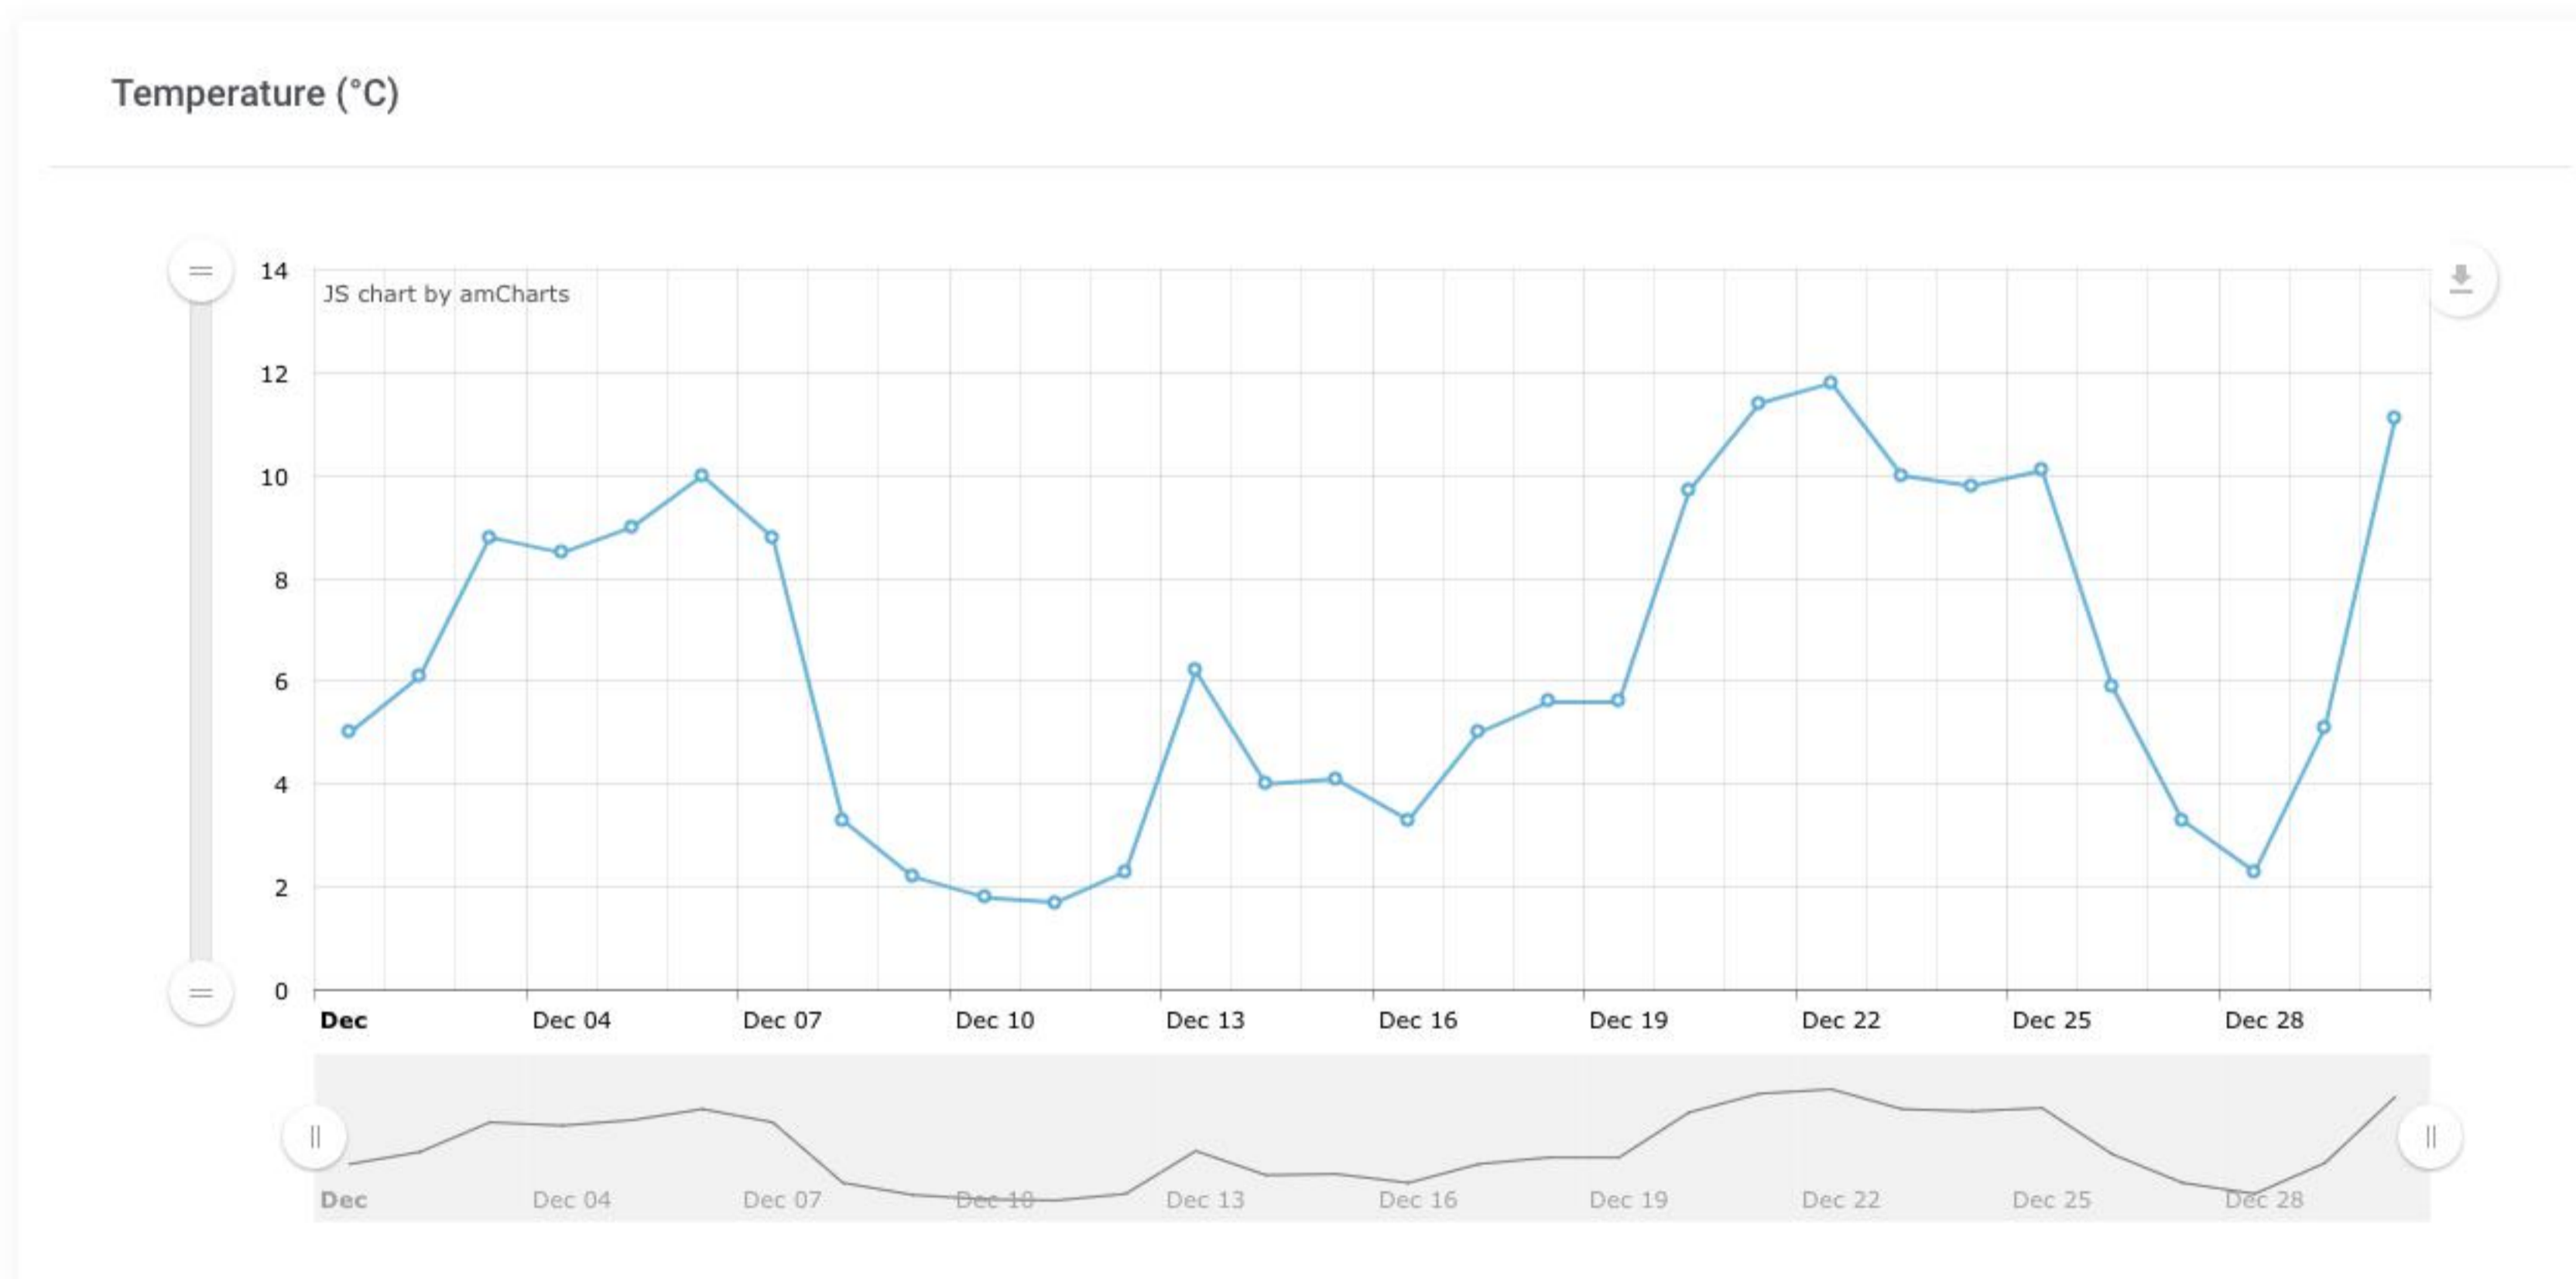

Device Profile

Type: Strawberry Smart Bench
Name: Borough High St - Borough Rd
Address: Footway at the corner of Borough Road and Borough High Street, London SE1 1JJ, UK
Sponsor: Courtesy of Ford
Device Info: WiFi Internet, Battery Charging, Environmental Sensors

NOISE Real-time data 73 dB	CO2 Real-time data 692 ppm	AIR PRESSURE Real-time data 992 mb	HUMIDITY Real-time data 96 %	CURRENT TEMPERATURE Real-time data 10 °C	DAILY RANGE Daily Min 9 °C Daily Max 11 °C

Number of charging Real-time data 1211	Micro 451 - Wireless - USB - iPhone - Micro	Number of WiFi Real-time data(coming soon) 2704	iPhone 1,593 - iPhone - Android

Total Duration Real-time data 308h 12m	Average Duration Real-time data 15 m	WiFi Users Age range Real-time data(coming soon) 18-23 63% (18-23) 20% (24-29) 43% (29-39) 10% (39-50)

Hourly Chargings Real-time data(coming soon)	Battery Status Real-time data

Device Graphs

Date Range: 2017-12-01 / 2017-12-31 Reload