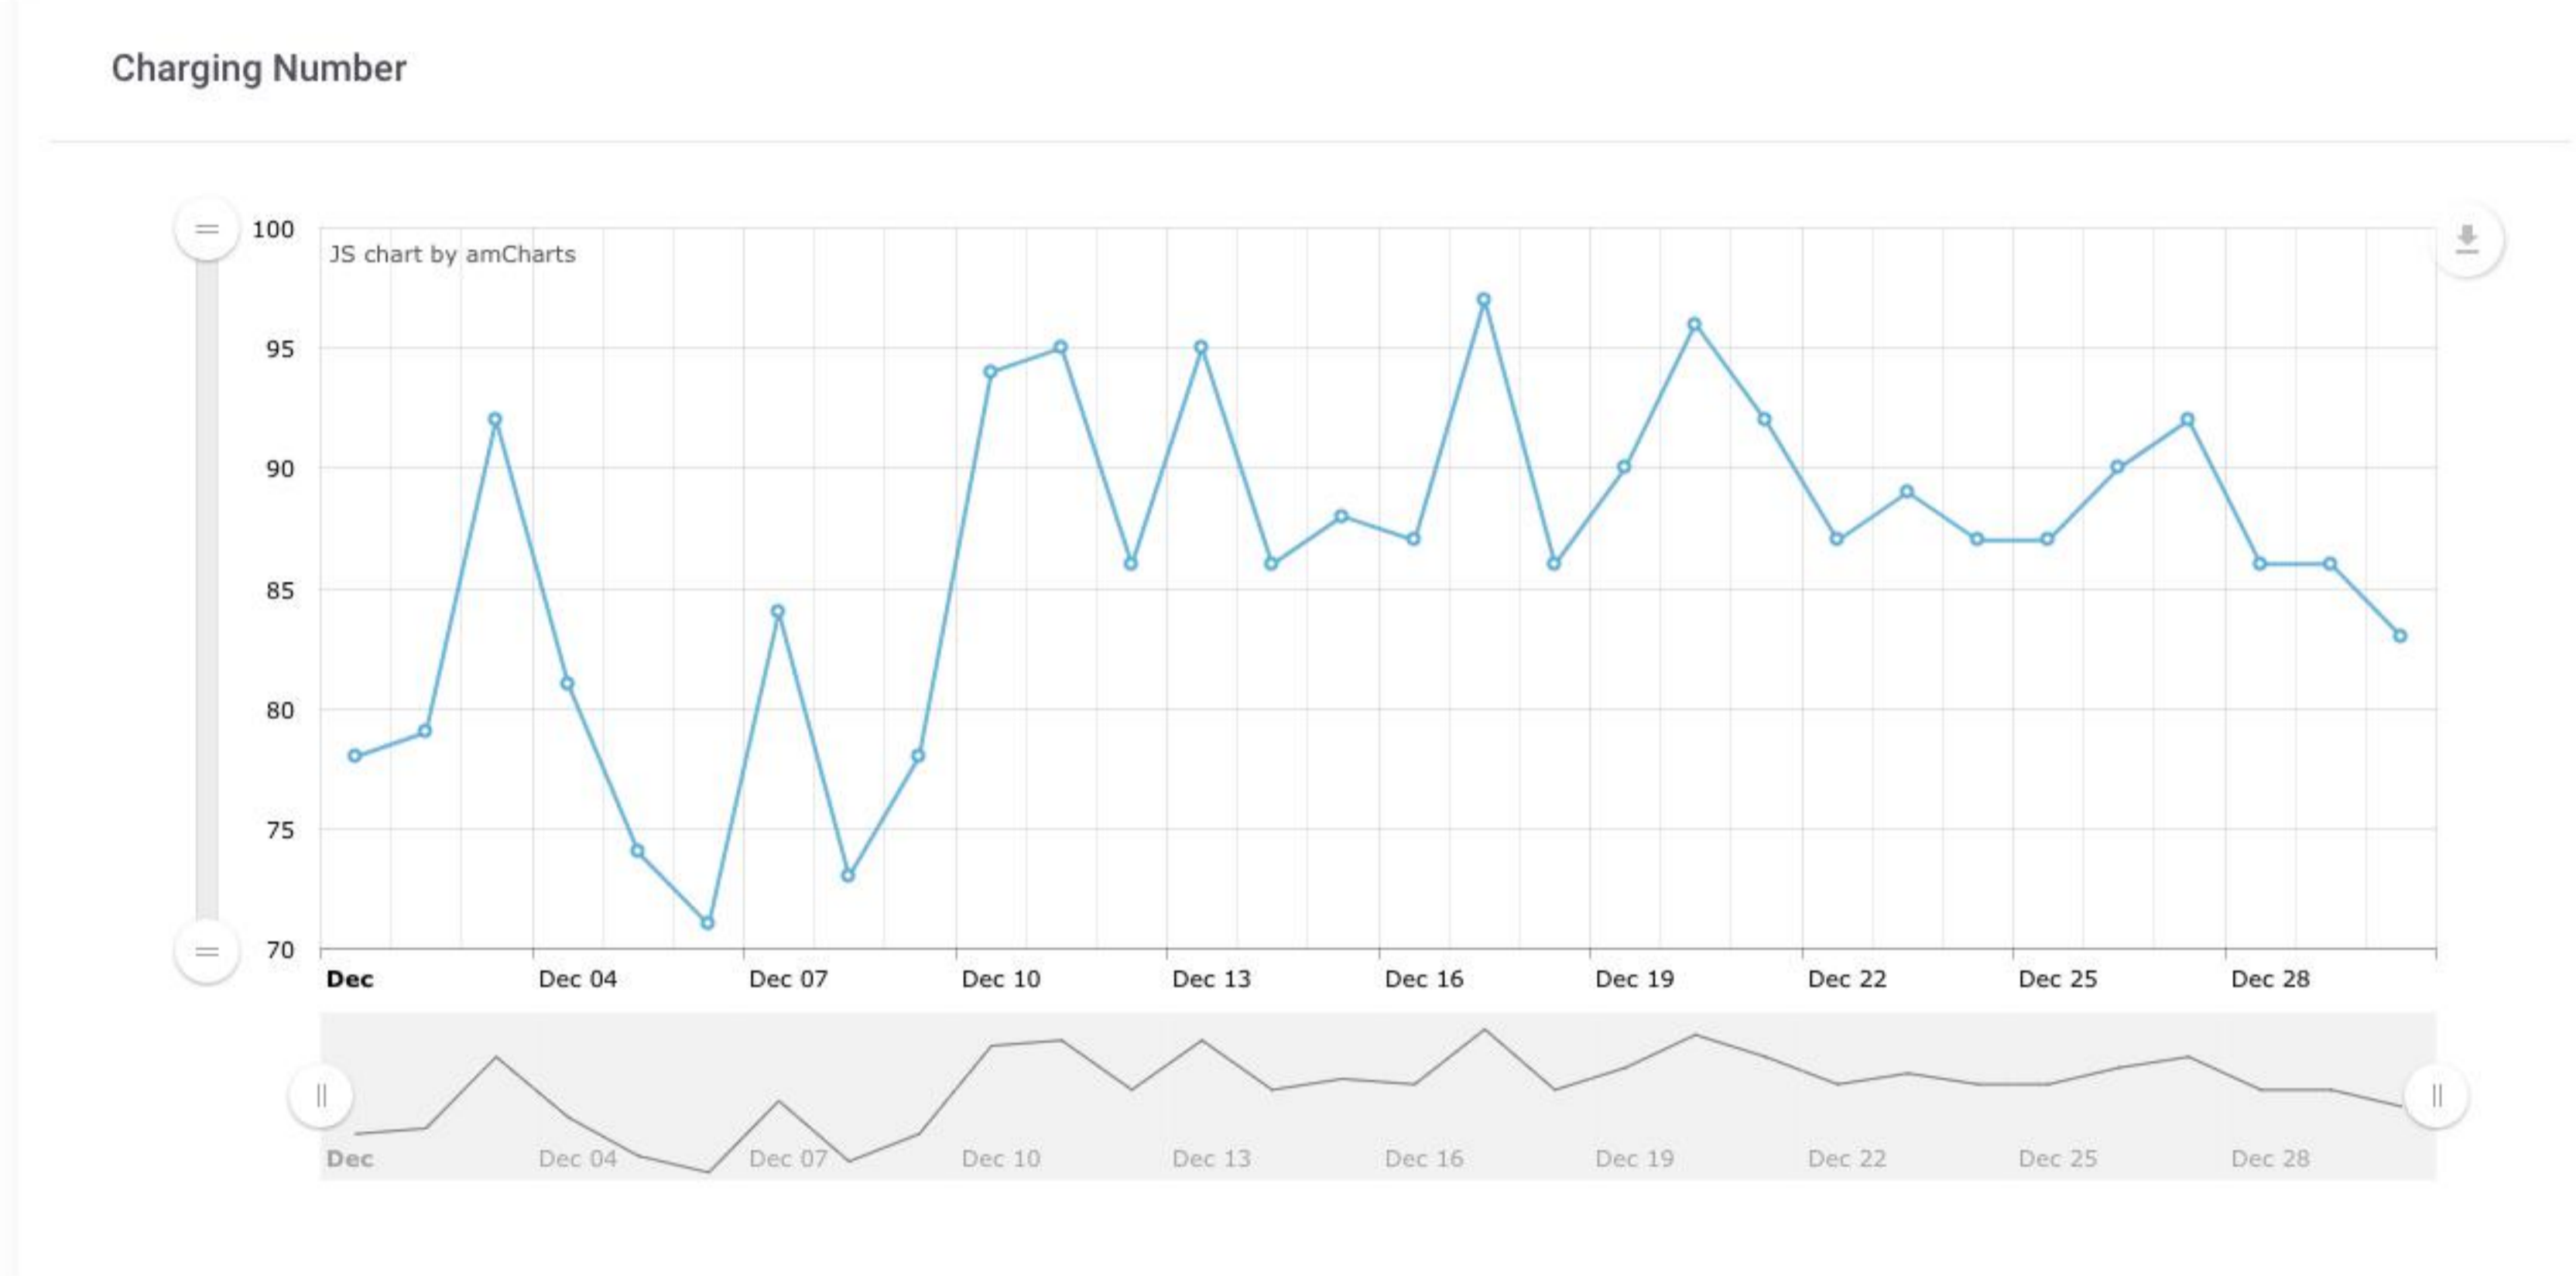

Device Profile

Type: Strawberry Smart Bench
Name: Borough High St - Borough Rd
Address: Footway at the corner of Borough Road and Borough High Street, London SE1 1JJ, UK
Sponsor: Courtesy of Ford
Device Info: WiFi Internet, Battery Charging, Environmental Sensors

NOISE Real-time data 73 dB	CO2 Real-time data 692 ppm	AIR PRESSURE Real-time data 992 mb	HUMIDITY Real-time data 96 %	CURRENT TEMPERATURE Real-time data 10 °C	DAILY RANGE Daily Min 9 °C Daily Max 11 °C

Number of charging Real-time data 1211	Micro 451 - Wireless - USB - iPhone - Micro	Number of WiFi Real-time data(coming soon) 2704	iPhone 1,593 - iPhone - Android

Total Duration Real-time data 308h 12m	Average Duration Real-time data 15 m	WiFi Users Age range Real-time data(coming soon) 18-23 63% (18-23) 20% (24-29) 43% (29-39) 10% (39-50)

Hourly Chargings Real-time data(coming soon)	Battery Status Real-time data

Device Graphs

Date Range: 2017-12-01 / 2017-12-31 Reload