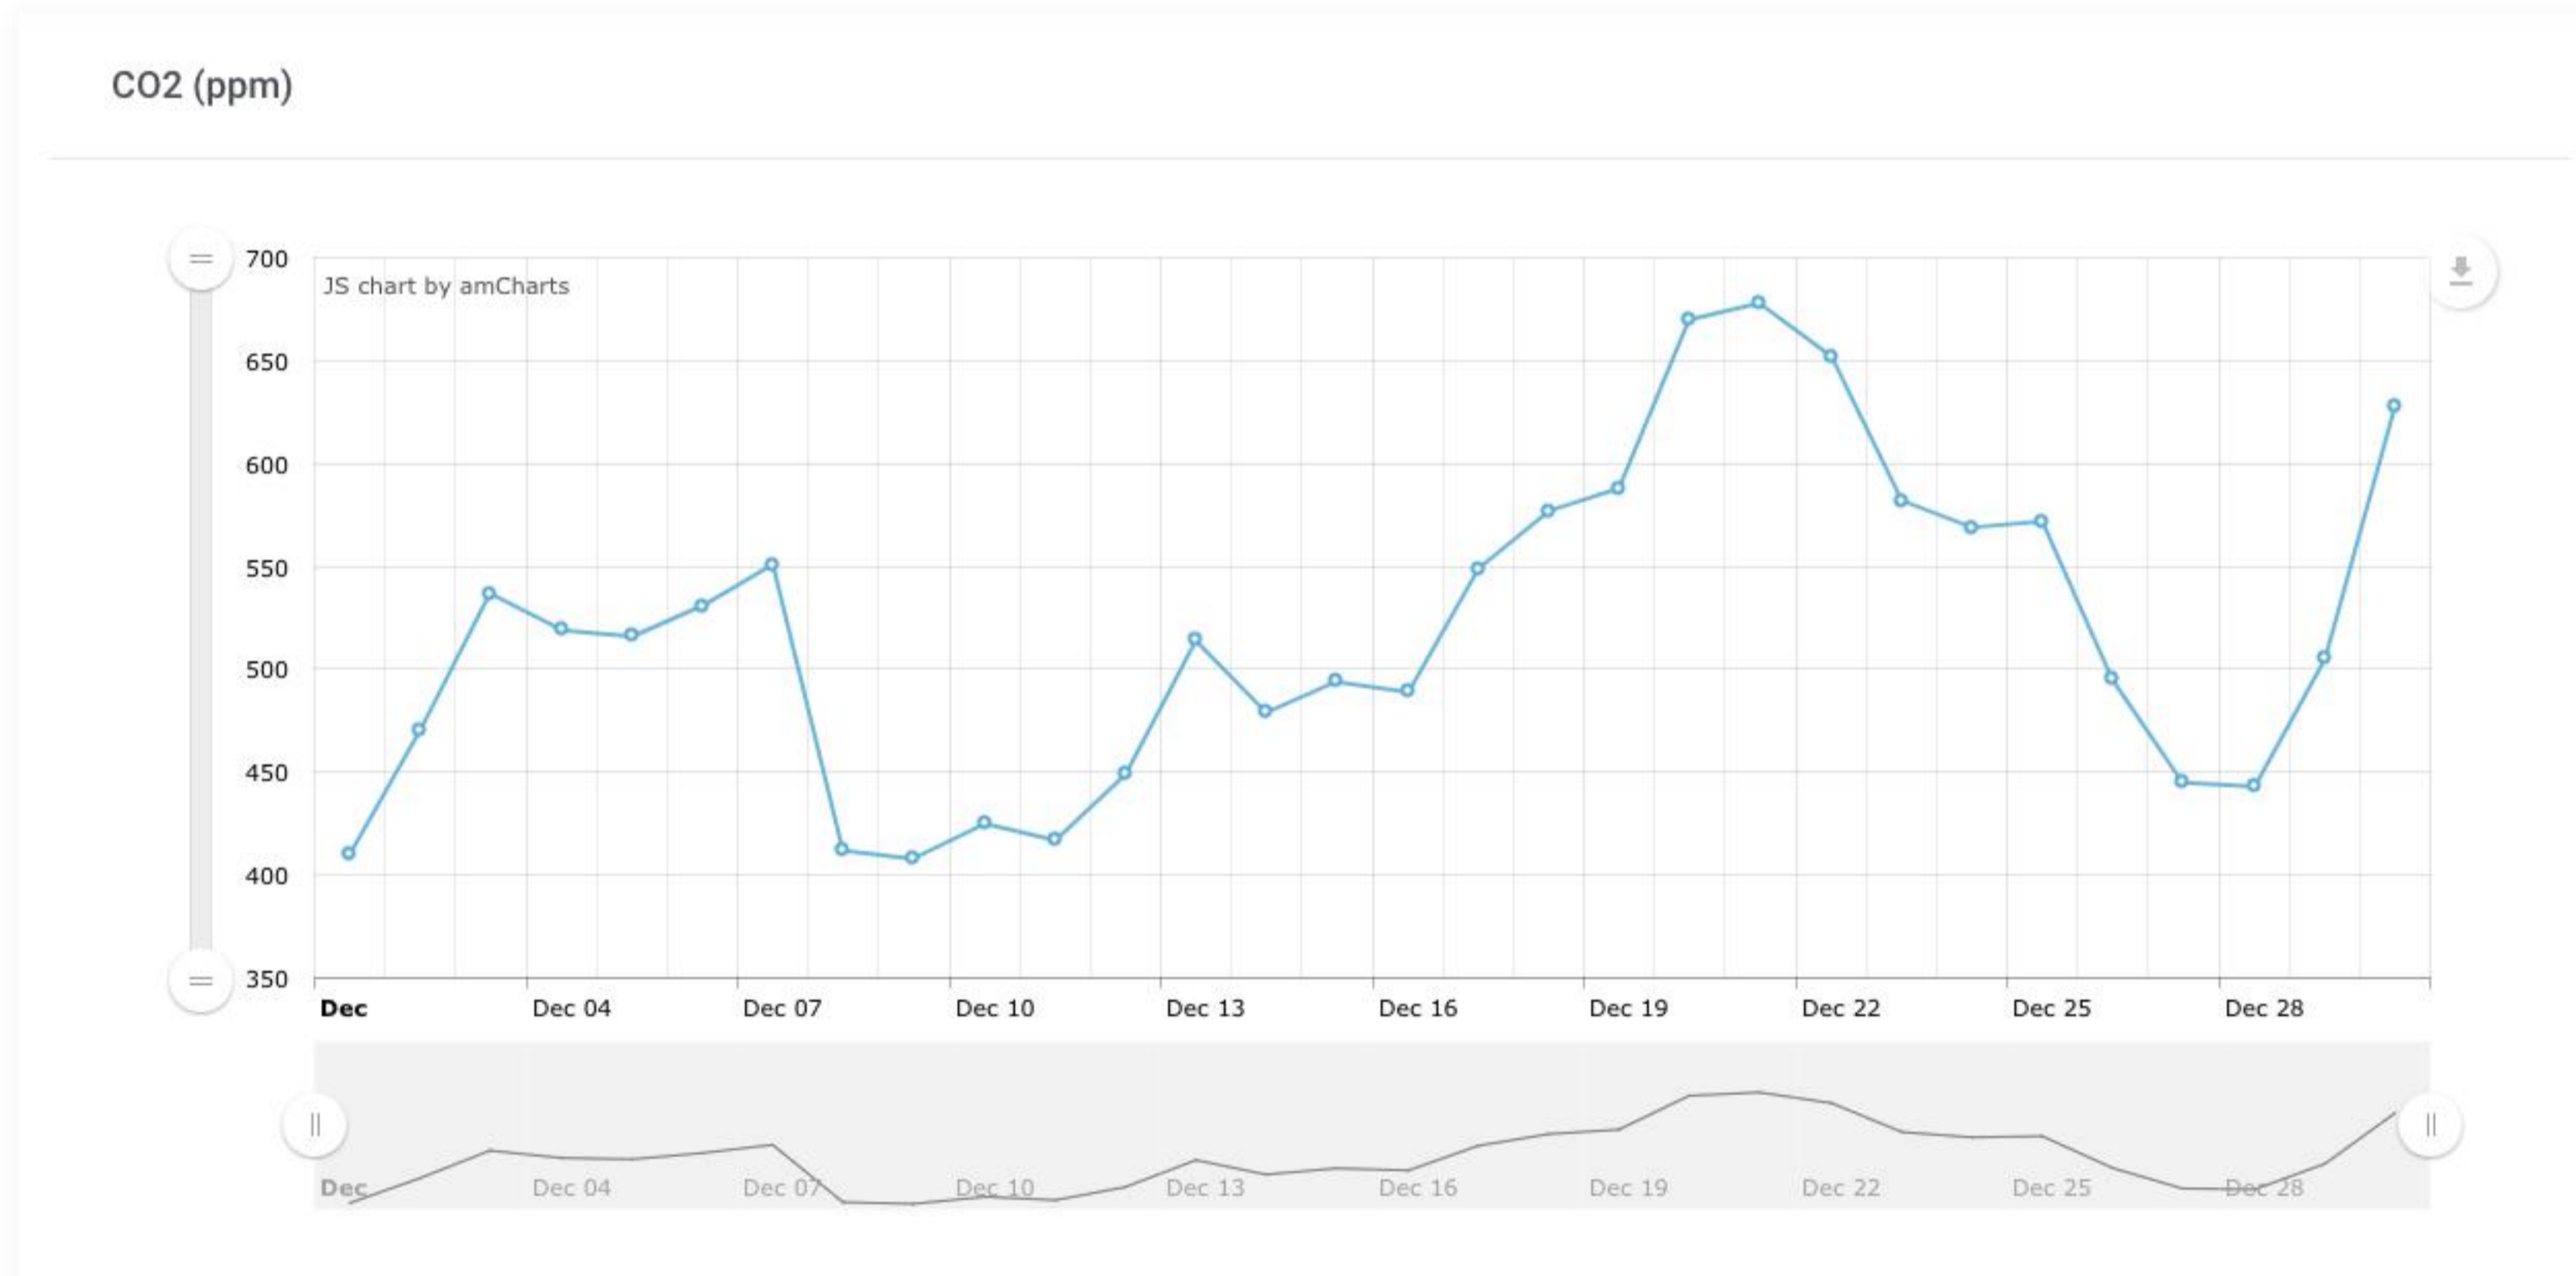

Device Profile

Type: Strawberry Smart Bench
Name: Borough High St - Borough Rd
Address: Footway at the corner of Borough Road and Borough High Street, London SE1 1JJ, UK
Sponsor: Courtesy of Ford
Device Info: WiFi Internet, Battery Charging, Environmental Sensors

NOISE Real-time data 73 dB	CO2 Real-time data 692 ppm	AIR PRESSURE Real-time data 992 mb	HUMIDITY Real-time data 96 %	CURRENT TEMPERATURE Real-time data 10 °C	DAILY RANGE Daily Min 9 °C Daily Max 11 °C

Number of charging Real-time data 1211	Micro 451 - Wireless - USB - iPhone - Micro	Number of WiFi Real-time data(coming soon) 2704	iPhone 1,593 - iPhone - Android

Total Duration Real-time data 308h 12m	Average Duration Real-time data 15 m	WiFi Users Age range Real-time data(coming soon) 18-23 63% (18-23) 20% (24-29) 43% (29-39) 10% (39-50)

Hourly Chargings Real-time data(coming soon)	Battery Status Real-time data

Device Graphs

Date Range: 2017-12-01 / 2017-12-31 Reload