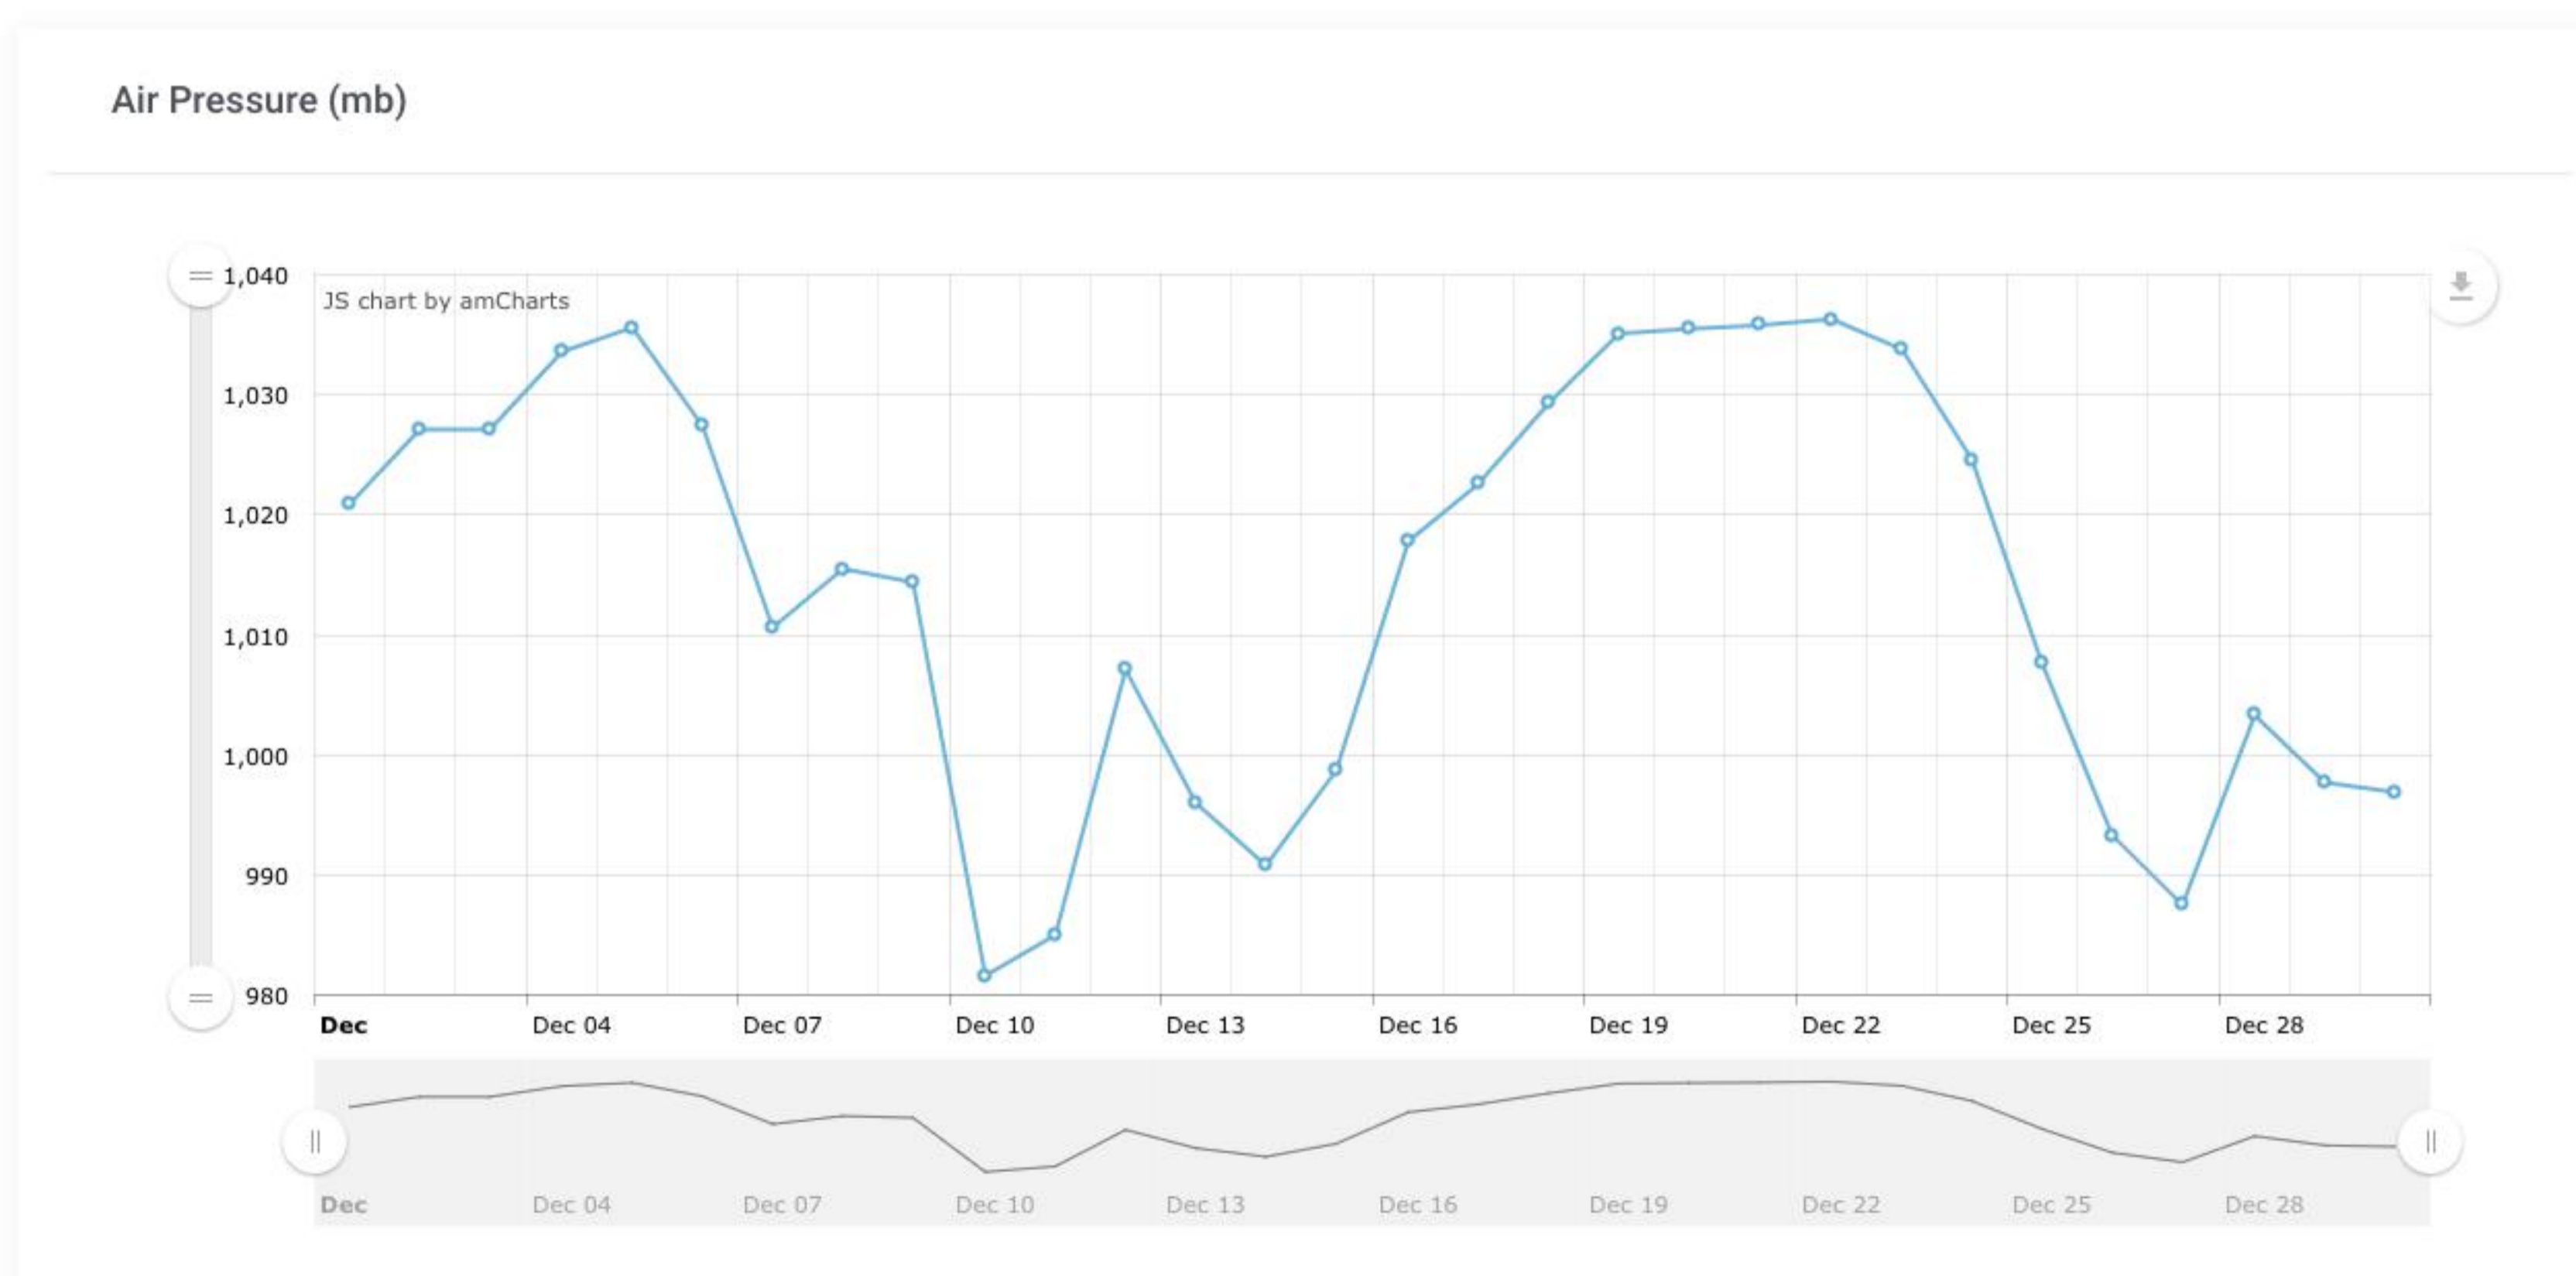

Device Profile

Type: Strawberry Smart Bench
Name: Borough High St - Borough Rd
Address: Footway at the corner of Borough Road and Borough High Street, London SE1 1JJ, UK
Sponsor: Courtesy of Ford
Device Info: WiFi Internet, Battery Charging, Environmental Sensors

NOISE Real-time data 73 dB	CO2 Real-time data 692 ppm	AIR PRESSURE Real-time data 992 mb	HUMIDITY Real-time data 96 %	CURRENT TEMPERATURE Real-time data 10 °C	DAILY RANGE Daily Min 9 °C Daily Max 11 °C

Number of charging Real-time data 1211	Micro 451 - Wireless - USB - iPhone - Micro	Number of WiFi Real-time data(coming soon) 2704	iPhone 1,593 - iPhone - Android

Total Duration Real-time data 308h 12m	Average Duration Real-time data 15 m	WiFi Users Age range Real-time data(coming soon) 18-23 63% (18-23) 20% (24-29) 43% (29-39) 10% (39-50)

Hourly Chargings Real-time data(coming soon)	Battery Status Real-time data

Device Graphs

Date Range: 2017-12-01 / 2017-12-31 Reload