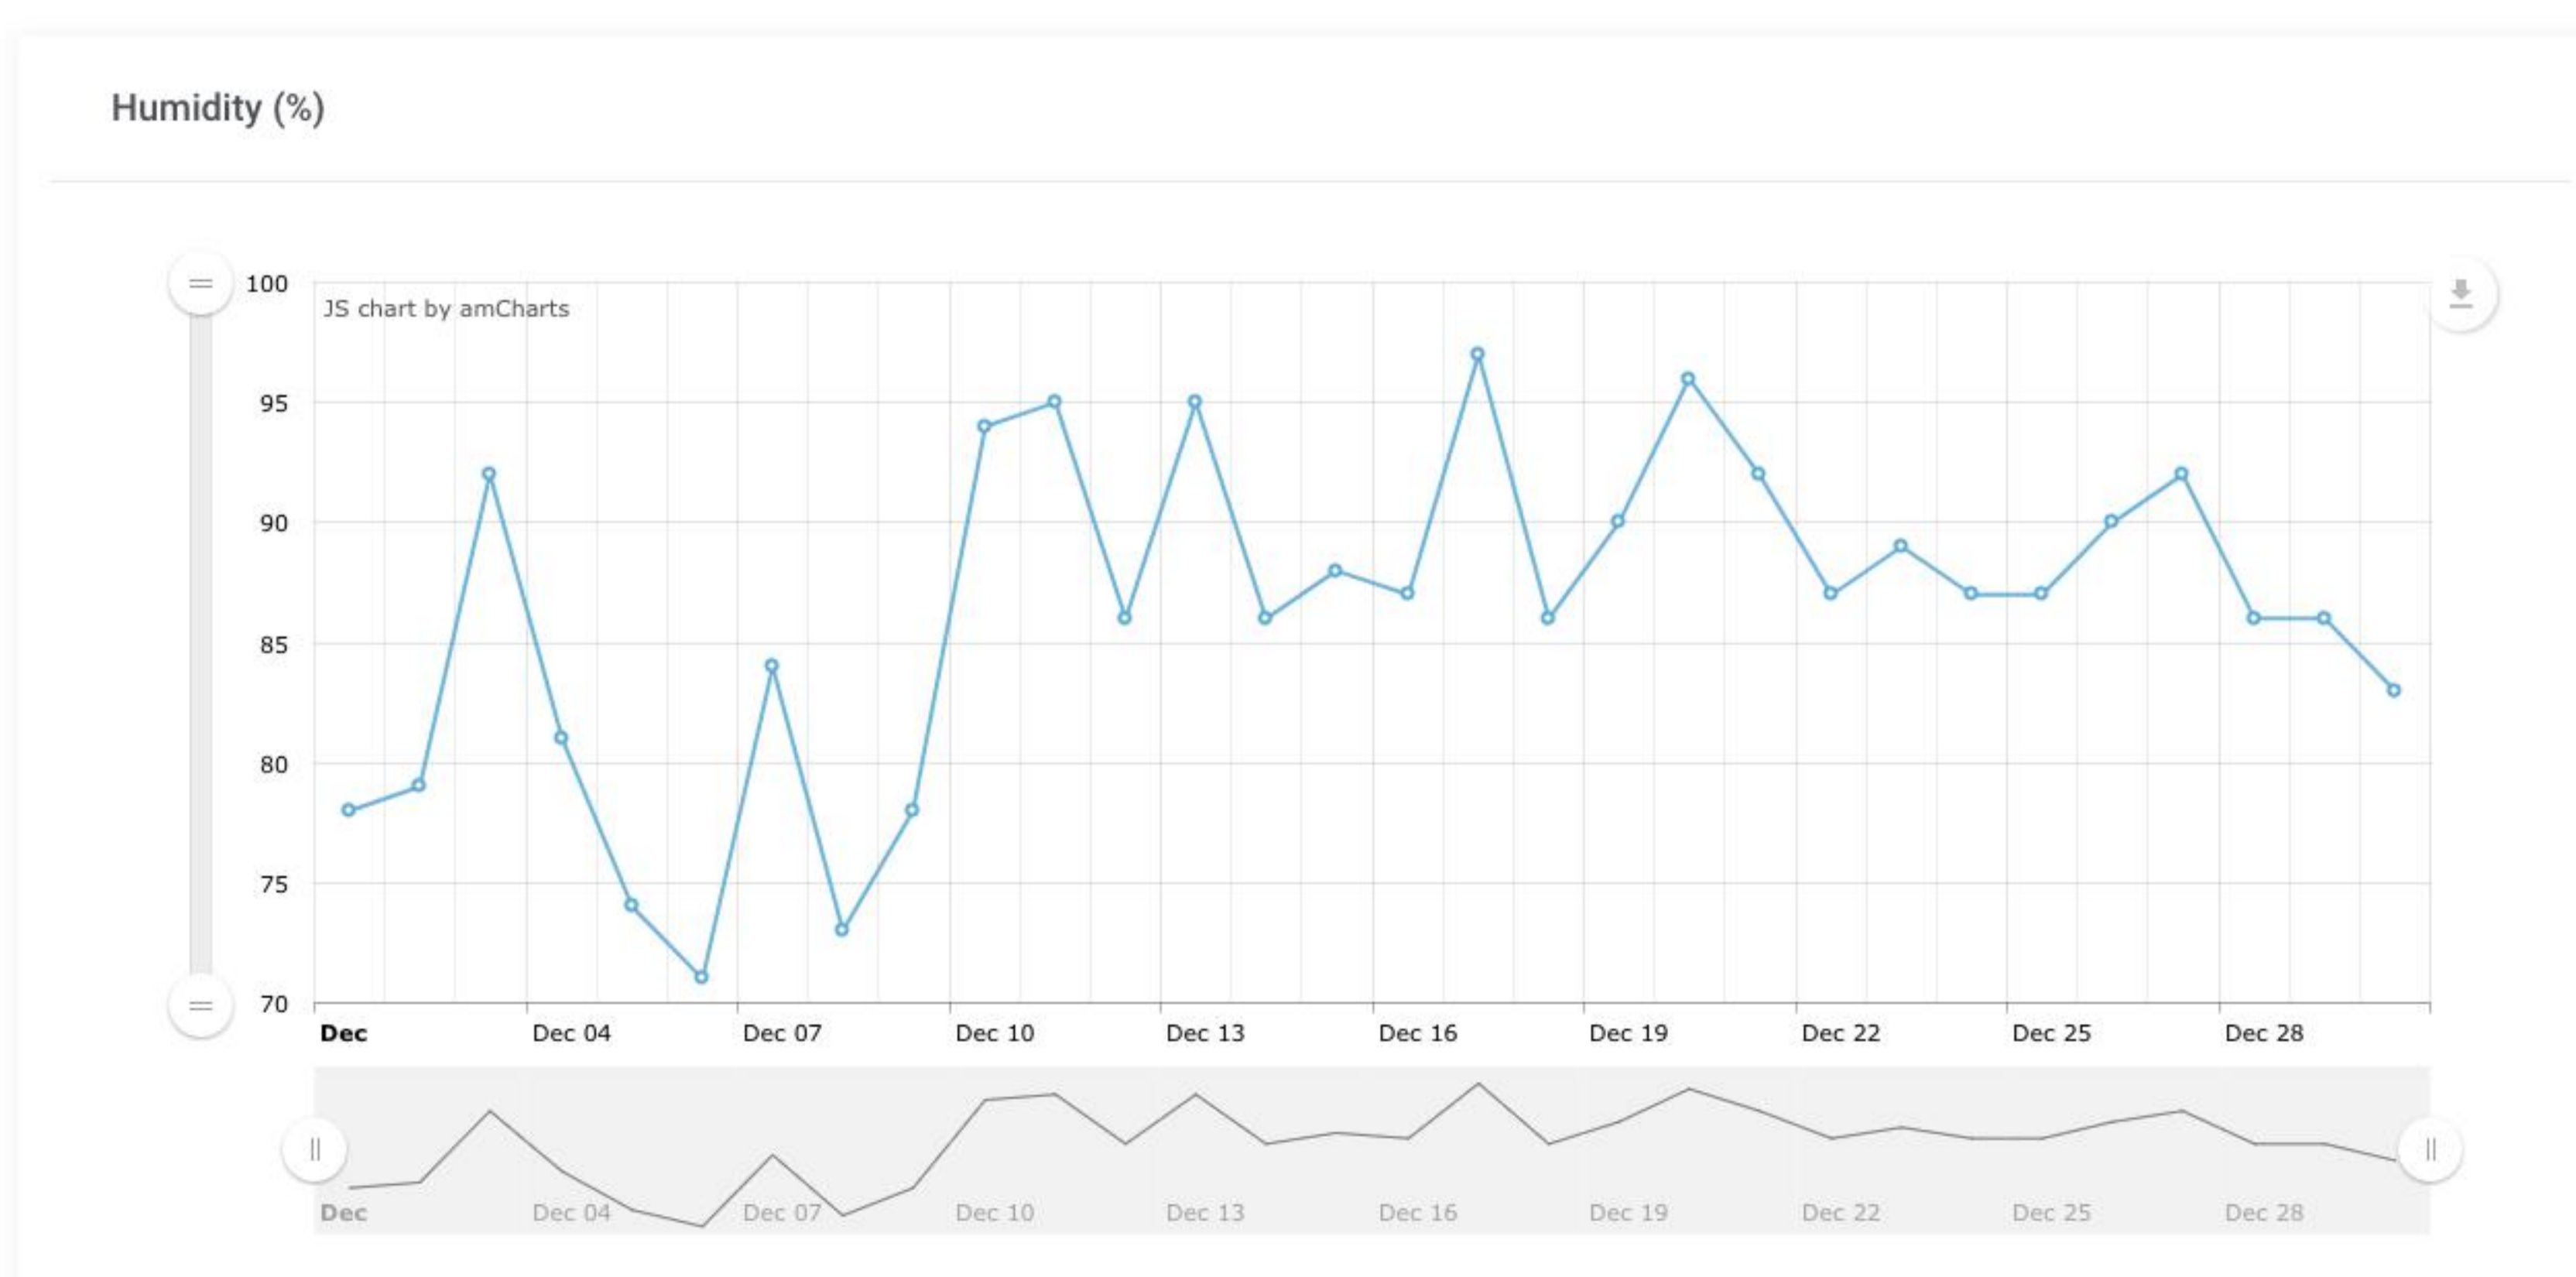

Device Profile

Type: Strawberry Smart Bench
Name: Borough High St - Borough Rd
Address: Footway at the corner of Borough Road and Borough High Street, London SE1 1JJ, UK
Sponsor: Courtesy of Ford
Device Info: WiFi Internet, Battery Charging, Environmental Sensors

NOISE Real-time data 73 dB	CO2 Real-time data 692 ppm	AIR PRESSURE Real-time data 992 mb	HUMIDITY Real-time data 96 %	CURRENT TEMPERATURE Real-time data 10 °C	DAILY RANGE Daily Min 9 °C Daily Max 11 °C

Number of charging Real-time data 1211	Micro 451 - Wireless - USB - iPhone - Micro	Number of WiFi Real-time data(coming soon) 2704	iPhone 1,593 - iPhone - Android

Total Duration Real-time data 308h 12m	Average Duration Real-time data 15 m	WiFi Users Age range Real-time data(coming soon) 18-23 63% (18-23) 20% (24-29) 43% (29-39) 10% (39-50)

Hourly Chargings Real-time data(coming soon)	Battery Status Real-time data

Device Graphs

Date Range: 2017-12-01 / 2017-12-31 Reload